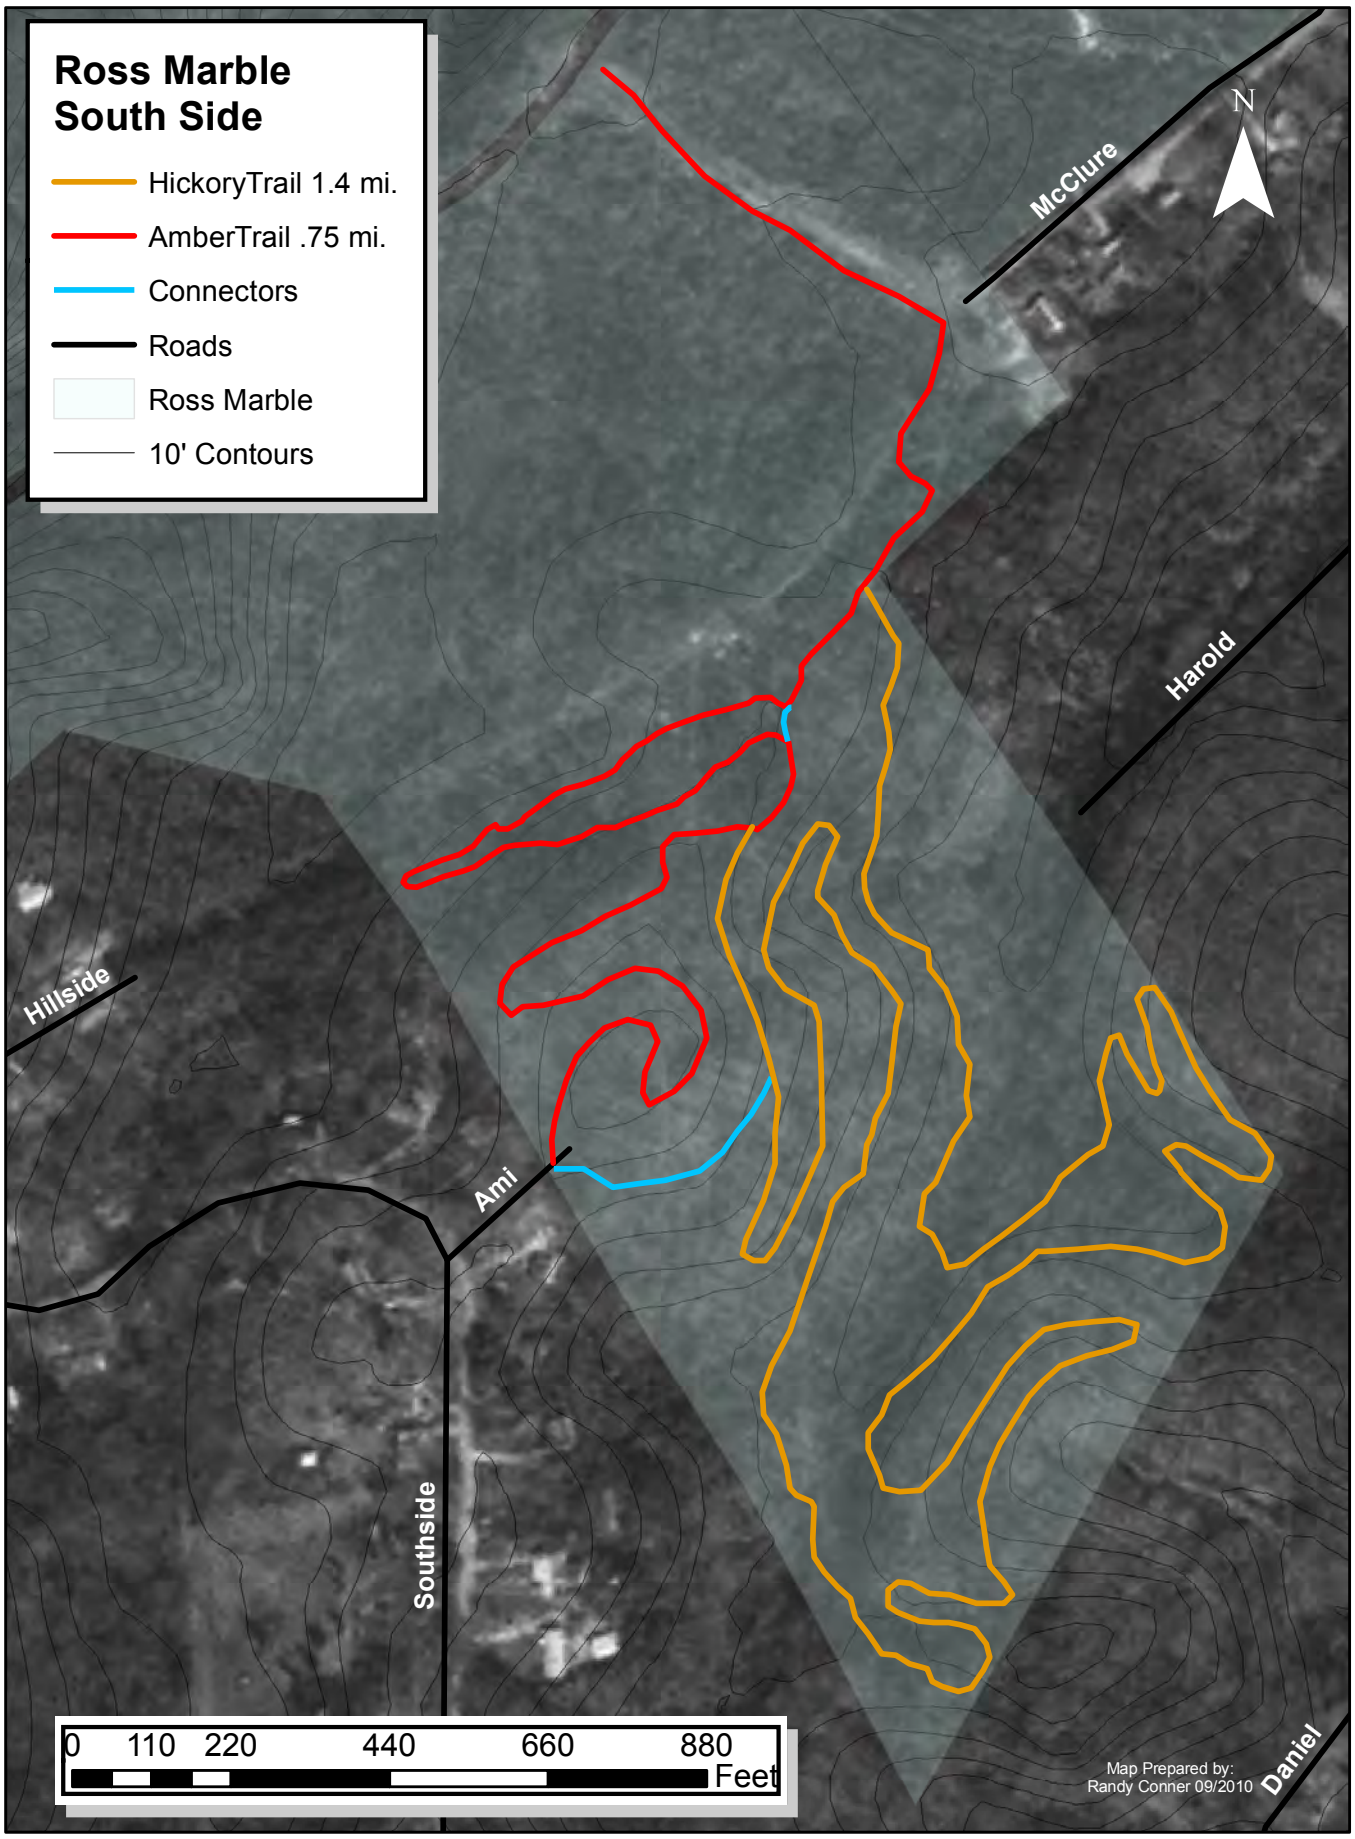

Ross Marble South Side

-  HickoryTrail 1.4 mi.
-  AmberTrail .75 mi.
-  Connectors
-  Roads
-  Ross Marble
-  10' Contours

Map Prepared by:
Randy Conner 09/20/10